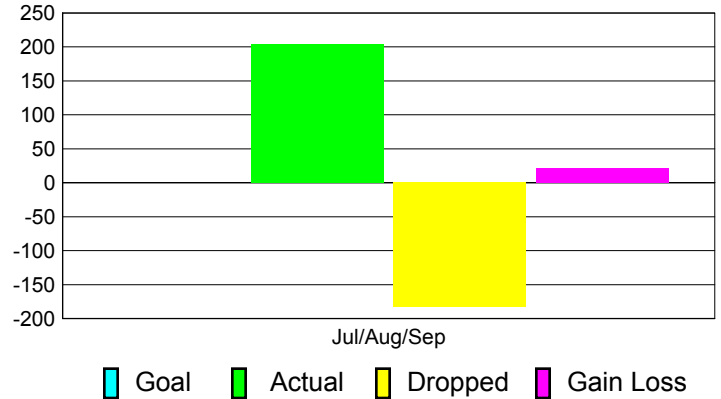

Membership Results 2012-2013

Goal, New, Dropped, Gain/Loss