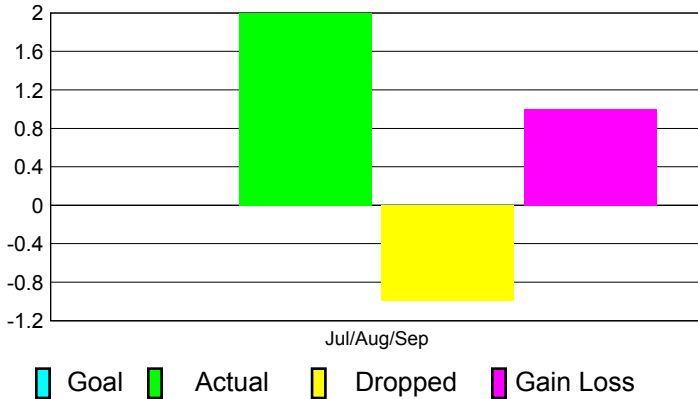

2012-2013 GMT Reports for District (or Undistricted) **District 354 F**

GMT: **BYEONG-DEOK KIM**

Location: **REPUBLIC OF KOREA**

GMT CA: **5**

CLUBS

**Club Results
2012-2013**

**Clubs
2011-2012**

Month	New Club Goal	Actual New Clubs	Actual Dropped Clubs	Gain/Loss of Clubs	Gain/Loss of Clubs
Jul/Aug/Sep	0	2	-1	1	2
Totals	0	2	-1	1	2

Club Results 2012-2013

Goal, New, Dropped, Gain/Loss

Comparison of Club Gain/Loss

Current Year Compared to the Previous Year

YTD Status Quo Clubs 2012-2013

Status Quo Clubs Compared to Status Quo Members

MEMBERSHIP