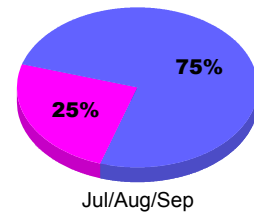

**Membership Results
2012-2013**

**Membership
2011-2012**

Month	Net Memb Goal	Actual New Memb	Actual Dropped Memb	Gain/Loss of Memb	Gain/Loss of Memb
Jul/Aug/Sep	0	204	-183	21	23
Totals	0	204	-183	21	23

Membership Results 2012-2013

Goal, New, Dropped, Gain/Loss

Comparison of Membership Gain/Loss

Current Year Compared to the Previous Year

Gender Comparison 2012-2013

Male Female