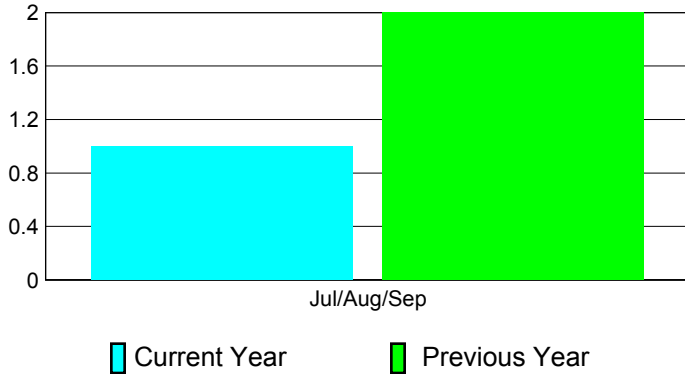

2012-2013 GMT Reports for District (or Undistricted) **District 354 F**

GMT: **BYEONG-DEOK KIM**

Location: **REPUBLIC OF KOREA**

GMT CA: **5**

CLUBS

**Club Results
2012-2013**

**Clubs
2011-2012**

Month	New Club Goal	Actual New Clubs	Actual Dropped Clubs	Gain/Loss of Clubs	Gain/Loss of Clubs
Jul/Aug/Sep	0	2	-1	1	2
Totals	0	2	-1	1	2

Club Results 2012-2013

Goal, New, Dropped, Gain/Loss

Comparison of Club Gain/Loss

Current Year Compared to the Previous Year

YTD Status Quo Clubs 2012-2013

Status Quo Clubs Compared to Status Quo Members

MEMBERSHIP